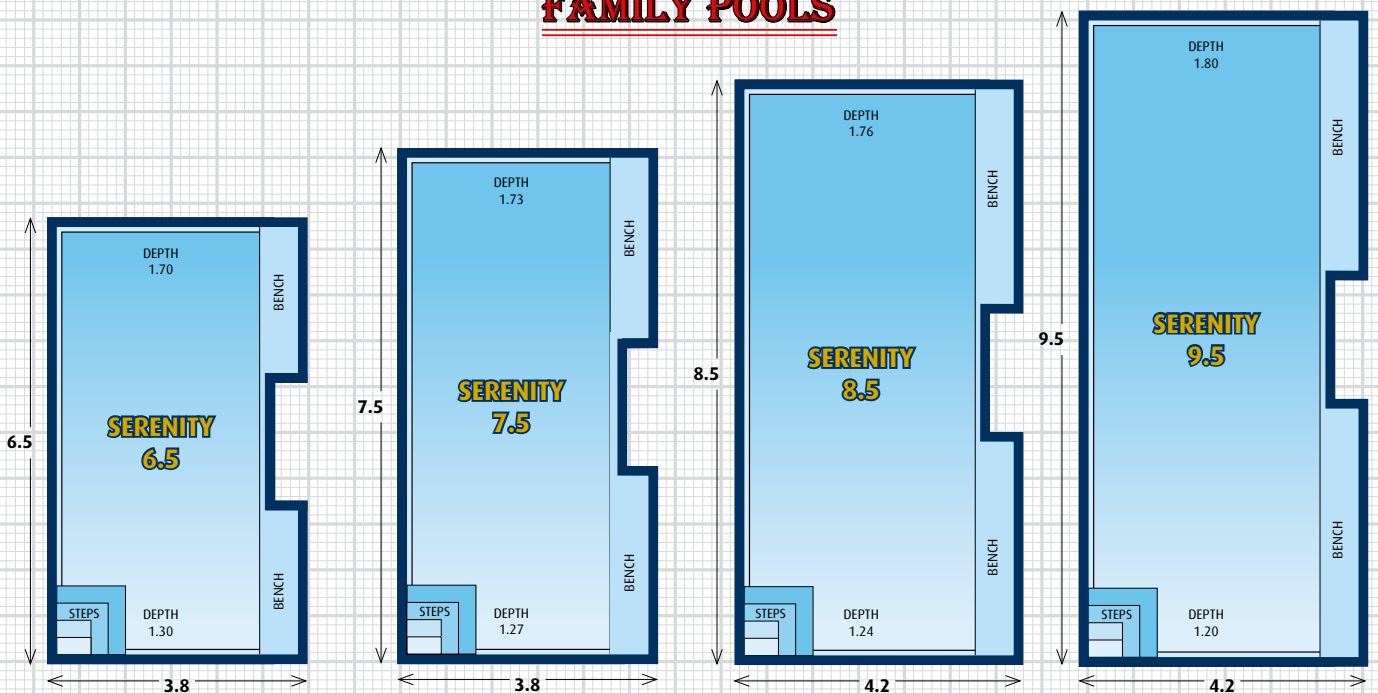

MASTERBUILT SERENITY

THE SERENITY is ideal for those lazy days of summer when the only thing you feel like doing is soaking in a pool, all day long. The Serenity range of fibreglass swimming pools are roomy enough for friends to join you and is long enough to allow you to swim a few lengths if you are hit with a sudden burst of energy, although we would not blame you if all you felt like doing was relaxing, as this is what Serenity fibreglass pools are designed for. The Serenity range comes in four different sizes to cater for all families. The 6.5m and 7.5m lengths are 3.8m wide and the 8.5m and 9.5m lengths are 4.2m wide. The design features two benches along one side of the pool and steps in the corner of the shallow end. So whether you want to chill out and enjoy some relaxation or keep fit, the Serenity range of fibreglass swimming pools can cater for every need. From family fun to the fitness conscious with a need to exercise. Install a Serenity fibreglass swimming pool in your home and look forward to endless days of relaxation and happiness.

FAMILY POOLS

ALL MEASUREMENTS APPROXIMATE OVERALL