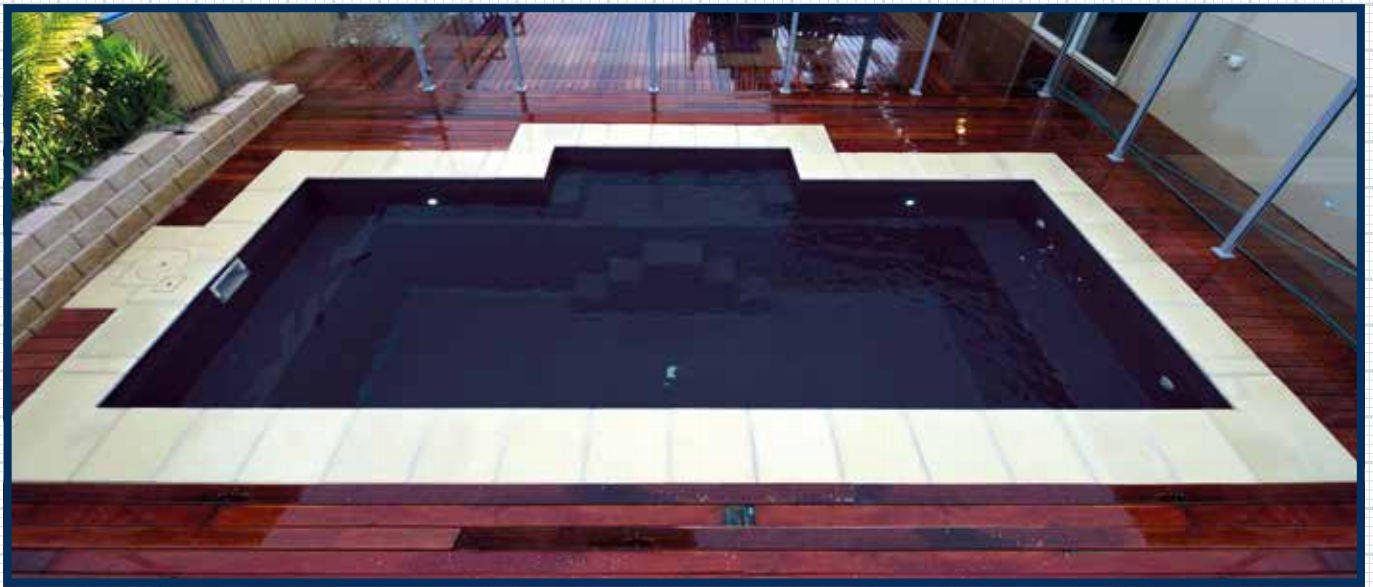

MASTERBUILT NIRVANA

THE NIRVANA range of fibreglass swimming pools is a great choice for any one seeking a small compact plunge pool for their outdoor living space. Available in four different lengths. 4.5m, 5.5m, 6.5m and 7.5m, the Nirvana is 3.0m wide and has a constant depth of 1.7m, which makes it perfect for jumping into on a hot summers day. The Nirvana has a bench seat along the side of the pool and at each end with steps built in the centre. Plunge pools are ideal for cooling off during the sweltering summer months. You can spend time soaking up the sun or just sink into the cool water of your Nirvana fibreglass swimming pool and relax. Upmarket and fun, the Nirvana range of fibreglass swimming pools is an ideal choice for those seeking a small and perfectly designed plunge pool to enhance their outdoor living space. Small enough to cool you off, yet large enough to entertain guests. Don't settle for anything less when you can enjoy this top quality design. Nothing but the best.

COURTYARD POOLS

ALL MEASUREMENTS APPROXIMATE OVERALL