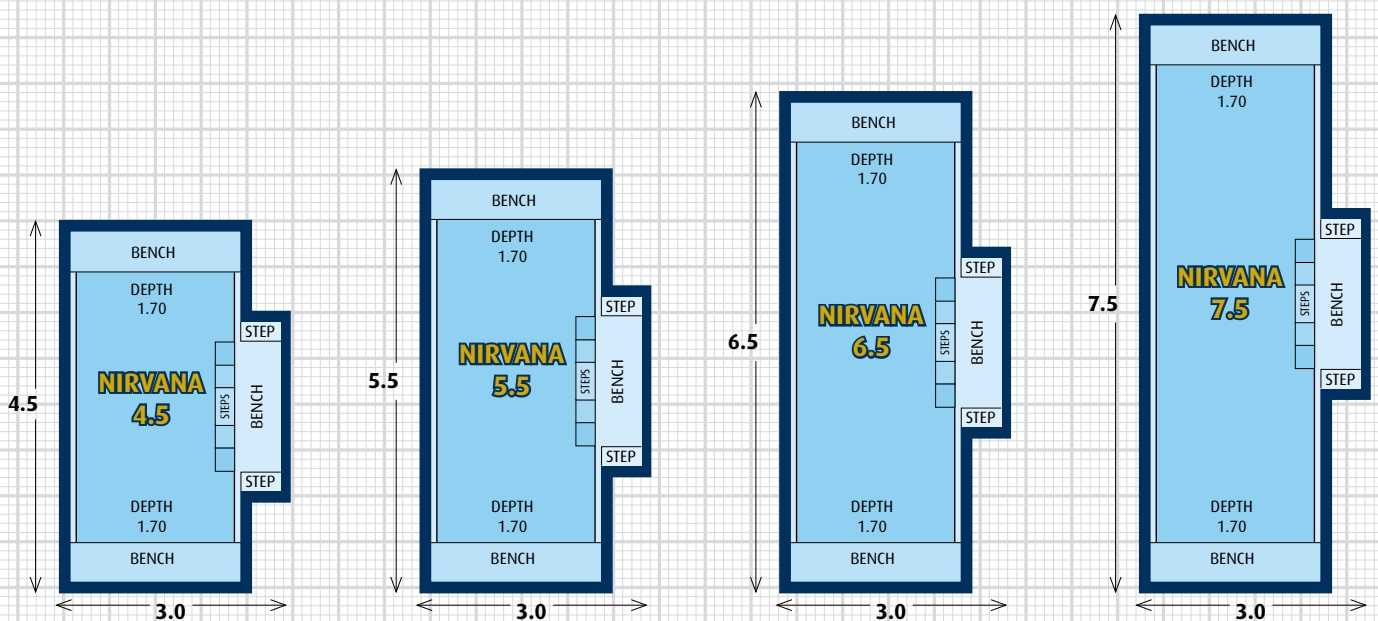

MASTERBUILT NIRVANA

THE NIRVANA range of fibreglass swimming pools is a great choice for any one seeking a small compact plunge pool for their outdoor living space. Available in four different lengths. 4.5m, 5.5m, 6.5m and 7.5m, the Nirvana is 3.0m wide and has a constant depth of 1.7m, which makes it perfect for jumping into on a hot summers day. The Nirvana has a bench seat along the side of the pool and at each end with steps built in the centre. Plunge pools are ideal for cooling off during the sweltering summer months. You can spend time soaking up the sun or just sink into the cool water of your Nirvana fibreglass swimming pool and relax. Upmarket and fun, the Nirvana range of fibreglass swimming pools is an ideal choice for those seeking a small and perfectly designed plunge pool to enhance their outdoor living space. Small enough to cool you off, yet large enough to entertain guests. Don't settle for anything less when you can enjoy this top quality design. Nothing but the best.

COURTYARD POOLS

ALL MEASUREMENTS APPROXIMATE OVERALL