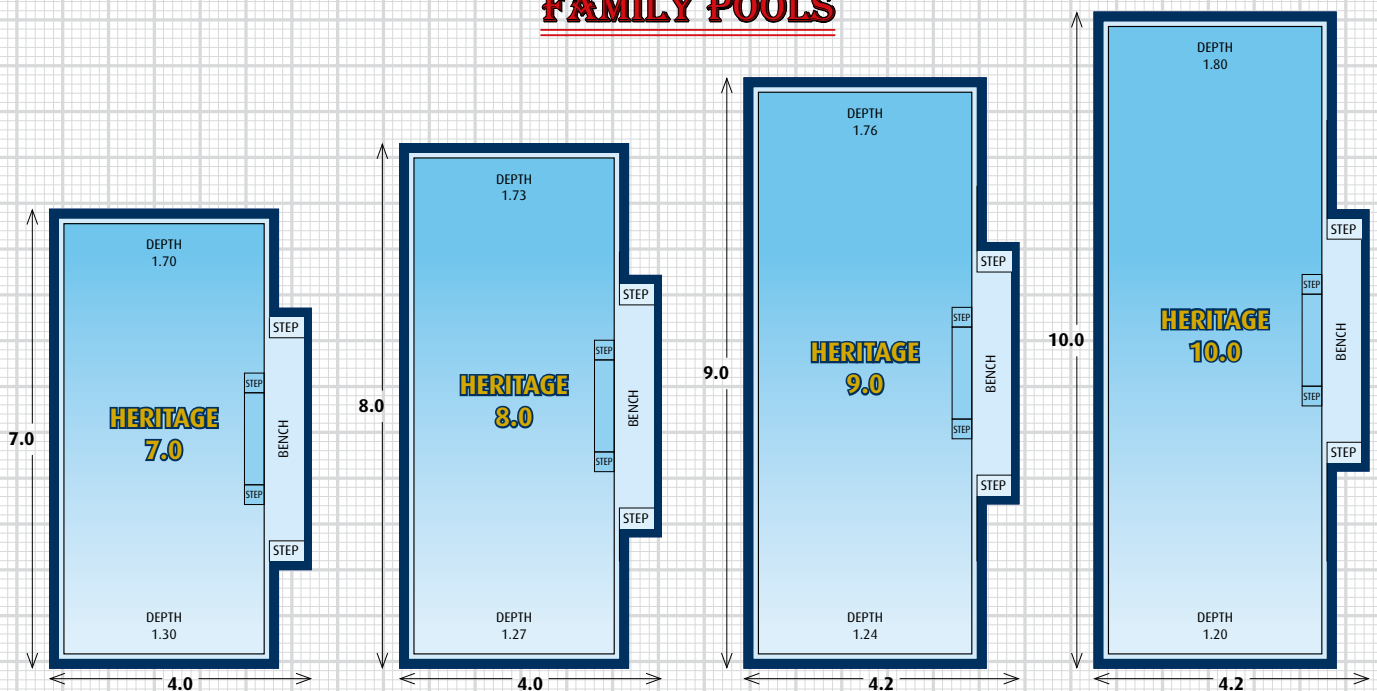

MASTERBUILT HERITAGE

THE HERITAGE is a formal side entry fibreglass swimming pool for any backyard, no matter how limited the space might be. It is great for outdoor family fun or adult chill out time. Suitable for all requirements and available in four sizes. The 7.0m and 8.0m lengths are 4.0m wide and the 9.0m and 10.0m lengths are 4.2m wide. The Heritage fibreglass swimming pool range features a long bench down the side of the pool and steps situated in the centre. This innovative design of fibreglass swimming pool gives you the maximum amount of room for swimming laps if you want to keep fit, but also provides easy access for all members of the family to hop in and out of the pool on a hot sunny day. Heritage fibreglass swimming pools are great for family fun or adult relaxation. Whether you are looking for a side entry swimming pool design for the kids to play in or a place to entertain guests, make sure you choose one of our Heritage swimming pool range to enhance your outdoor living space and take summer fun to a whole new level of enjoyment.

FAMILY POOLS

ALL MEASUREMENTS APPROXIMATE OVERALL